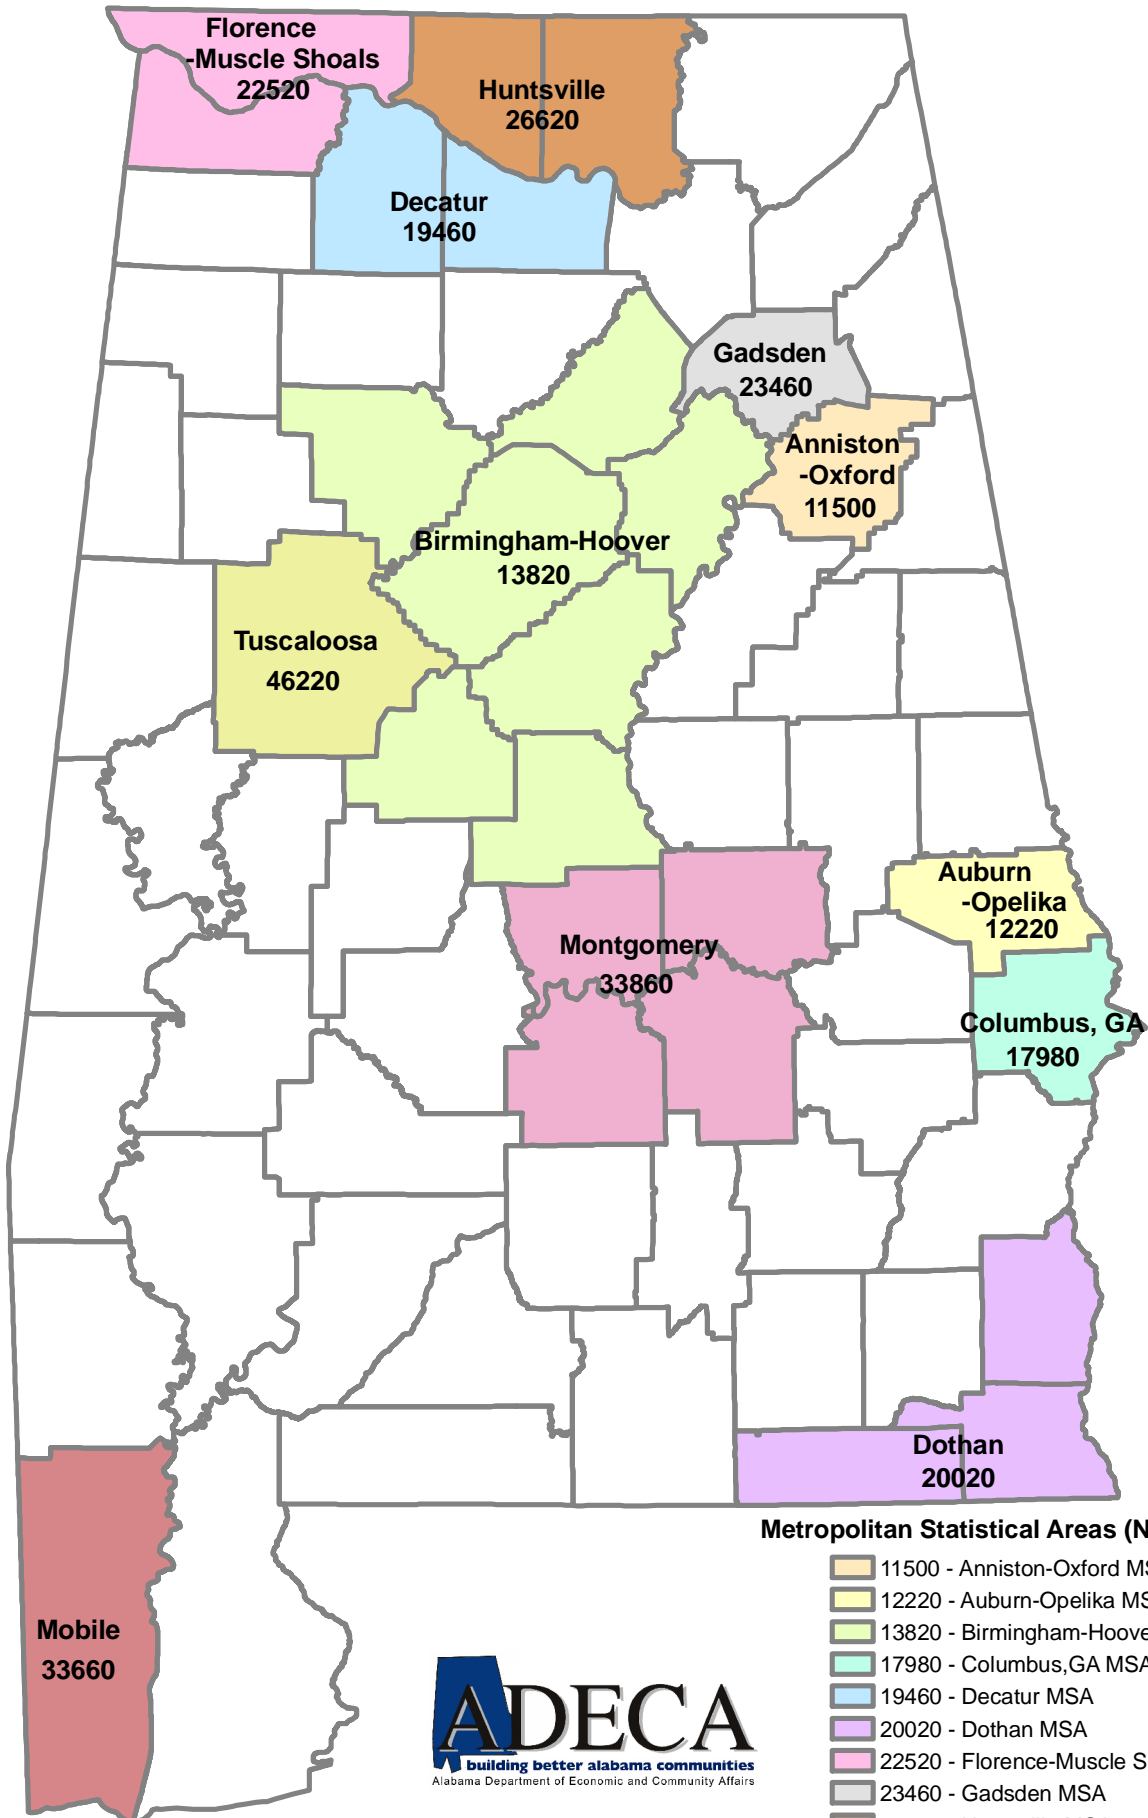

# Alabama Metropolitan Statistical Areas as of November 2008

Metropolitan Statistical Areas (November 2008)

- 11500 - Anniston-Oxford MSA
- 12220 - Auburn-Opelika MSA
- 13820 - Birmingham-Hoover MSA
- 17980 - Columbus, GA MSA
- 19460 - Decatur MSA
- 20020 - Dothan MSA
- 22520 - Florence-Muscle Shoals MSA
- 23460 - Gadsden MSA
- 26620 - Huntsville MSA
- 33660 - Mobile MSA
- 33860 - Montgomery MSA
- 46220 - Tuscaloosa MSA